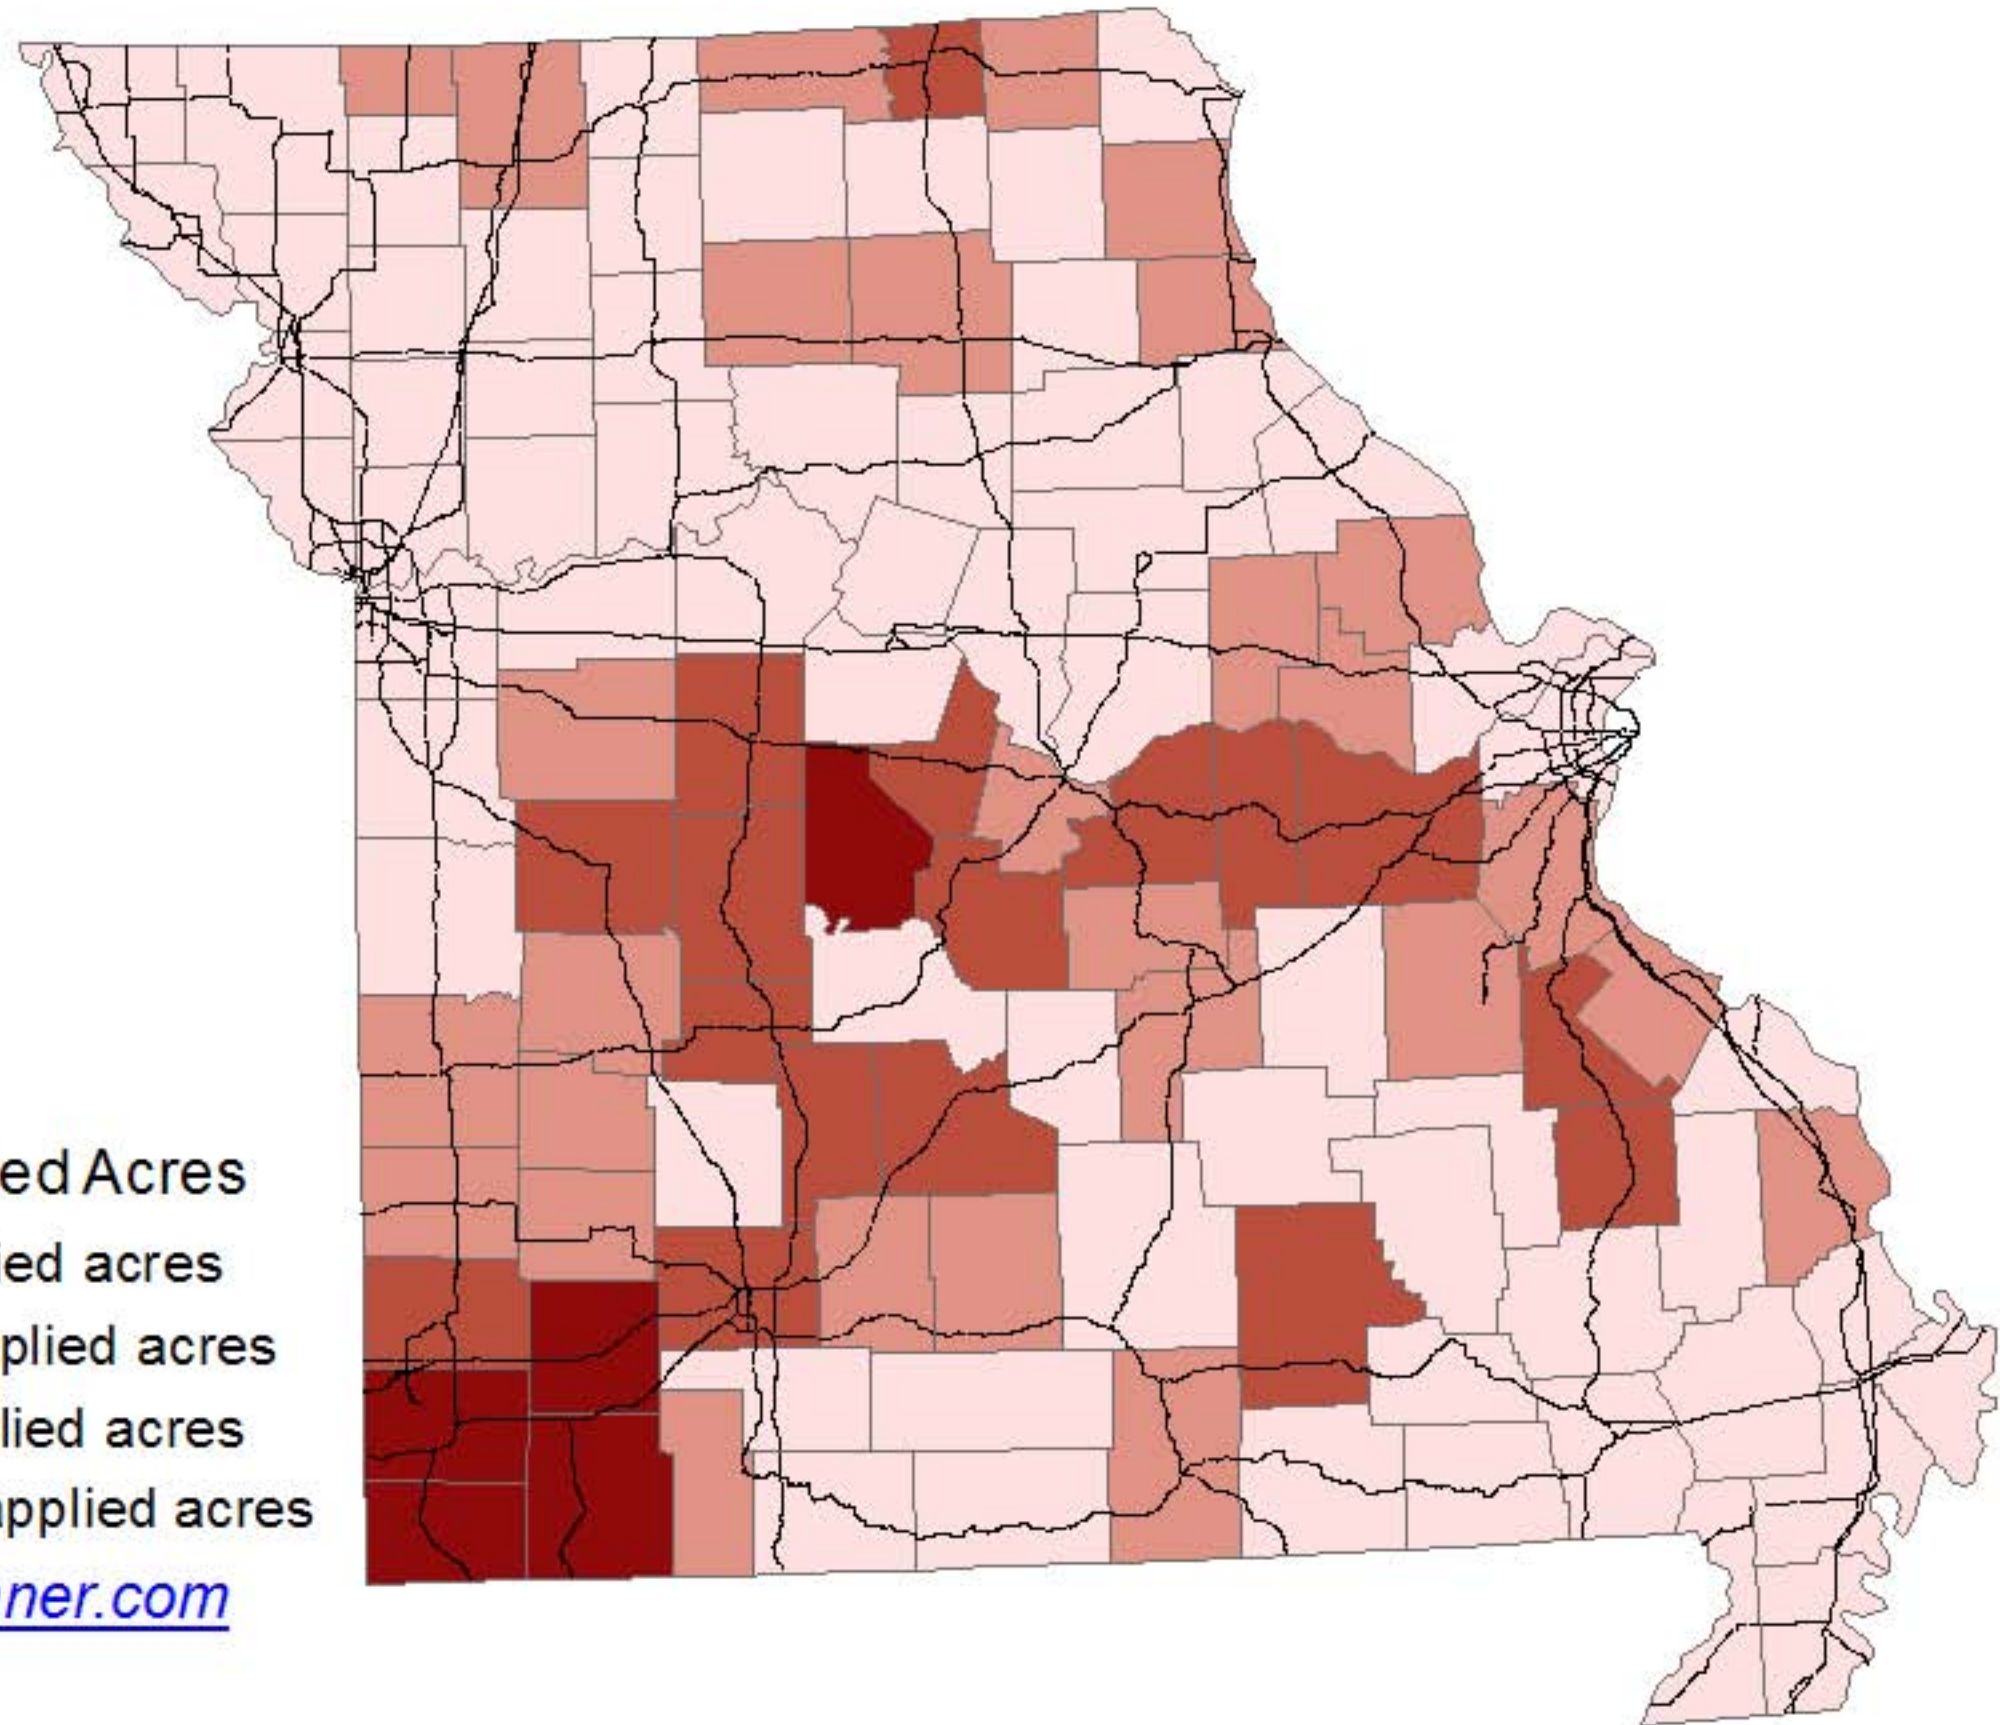

Percent of Manure-Applied Acres in 2002

Manure Acres / All Fertilized Acres

- Over 20% manure-applied acres
- 10% to 20% manure-applied acres
- 5% to 10% manure-applied acres
- Less than 5% manure-applied acres